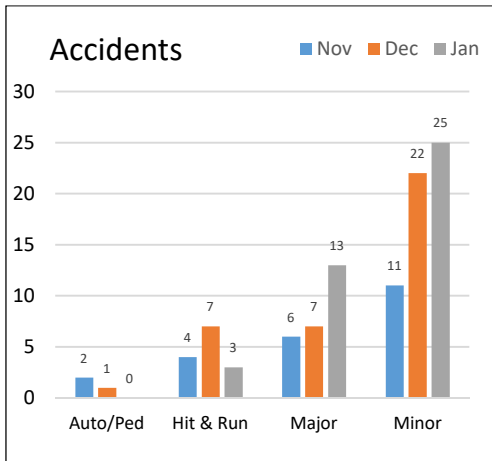

Department News

Patrol Highlights	Mental health matters remain steady. Officer regularly deal with MHMR related matters. Filed 25 cases for prosecution this month.
CID Highlights	CID investigated sexual assault involving an illegal resident. ICE became involved in the case. CID continues to investigate a high number of thefts. CID assisted with the background investigation on 2 PD applicants.

Activity	Nov	Dec	Jan
Calls for Service	2174	2202	2187
Police	1964	1974	1948
EMS	169	204	210
Fire	41	24	29
Arrests	35	47	34
Extra Patrols	416	414	419
Traffic Enforcement	229	240	294